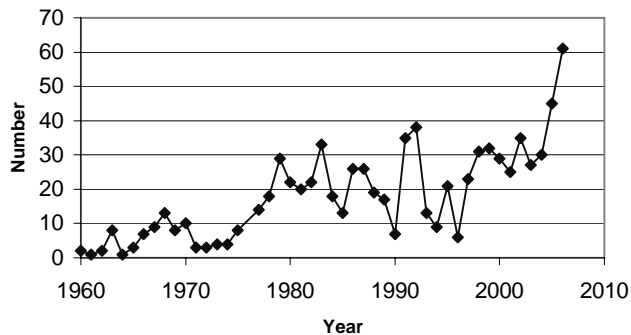

Party Areas	Party Members
13 21	Harriet Sato, Rachel Harden
14 22N	Brian Bockhahn
15 22S	Anson Cooke, Dwayne Cooke
16 23, 25	Amalie Tuffin
17 24-kayak	Ginger Travis
18 24N-south	Doug Shadwick
19 24N-north	Judy Murray
20 24S	Alan Johnston, Edith Tatum
21 25-yard	Shelley Theye
22 26	Jane Brinkley
23 27, 28	Marsha Stephens
24 32	Amy & Kim Aycrigg, Sam Baron, Maurice & Steven Graves, Dave Murdock, Becky Rosser Feeders: Fred & Eleanor Kilgour, Jim & Alice Lash, Candace Owens, Harry & Carolina Pederson, Barbara Roth, Elvin Strowd

Dur=Durham count 4/30/06

FL=Falls Lake count 5/1/06

CH = Chapel Hill count 5/6/06

JL = Jordan Lake count 5/7/06

Chapel Hill weather: low 60, high 81; no rain; wind NW 5-10 mph; partly cloudy-clear.

KL = Kerr Lake count 5/2/06

Jordan Lake: low 53, high 63; wind 0-10 mph; overcast; intermittent showers, some heavy

Durham: low 38, high 67; wind NE 5-15 mph; mostly cloudy; no precip

Falls Lake: low 52, high 67; wind 0-5 mph; cloudy-partly cloudy; no precip

Kerr Lake: low 42, high 77; wind 0-12 mph; partly cloudy; no precip

House Wren