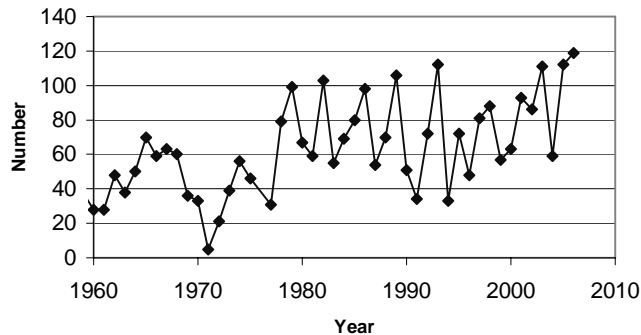

Gray Catbird