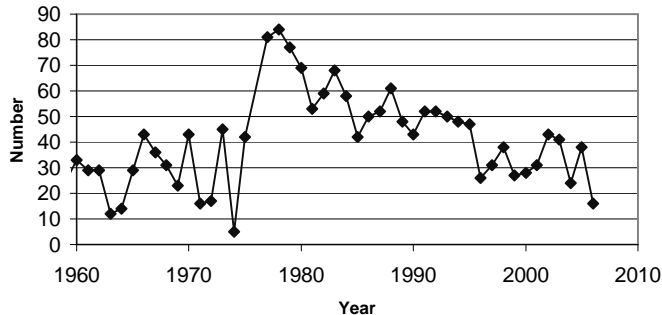

Northern Flicker